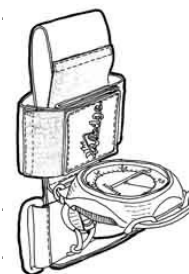

Your Rig: ..... Type: .....  
Shape of the Mudflap: Rectangular:  Slanted:   
Distance from Bottom of Cheststrap to Top of Mudflap: ..... (Inches / centimeter)  
Width of Cheststrap: 1"  1 3/4"   
Cheststrap Buckle location: LH of Rig:  RH of Rig:   
Note: LH-side = Reserve Handle; RH side = Cut-Away Handle !  
On which side of the Rig is "The Wedge" to be mounted? LH:  RH:   
Note: If "The Wedge" is to be mounted on the buckle side of the rig, the Uni-Loop will be slotted.